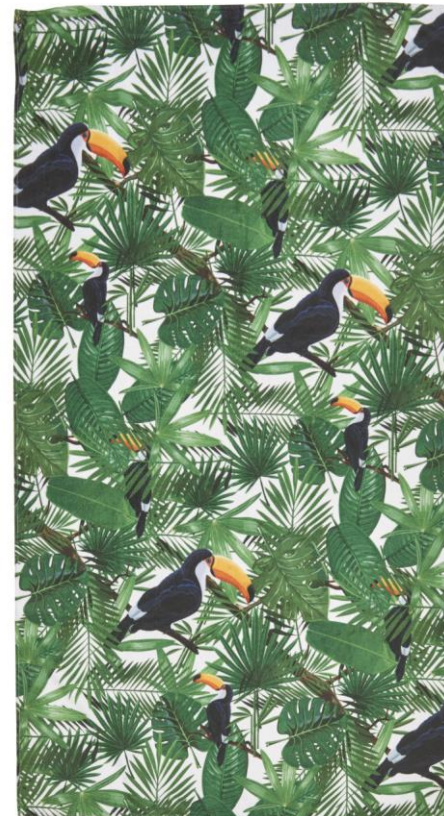

Hidden Pocket with zipper on the back side of the towel

300 GSM
%60 Polyester, %40 Cotton
90x160 cm

AR-2012