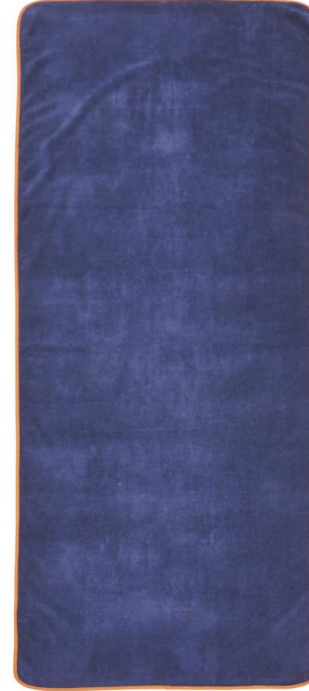

Navy

AR-2021

80X200 CM

AR-2021

Velvet Fabric
16/1 Carded Cotton

AR-2022

80X140 CM

AR-2022

Pink

Beige

AR-2023

80X200 CM

AR-2023

AR-2024

Grey

60X140 CM

AR-2024

Navy Blue

Velvet Fabric
16/1 Carded Cotton